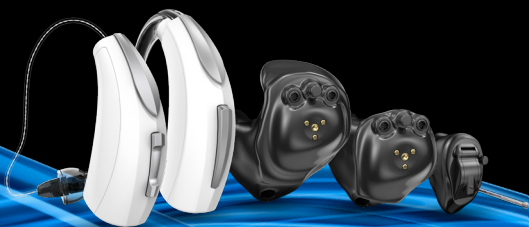

evol^vAI

Discover the world's
most innovative
hearing technology.

↑
COMING
SOON